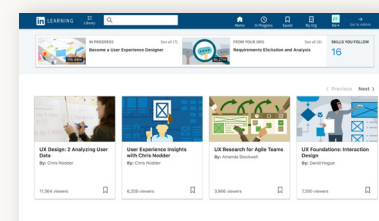

If you haven't signed into LinkedIn recently, you may be asked to sign in here, otherwise you'll skip this step