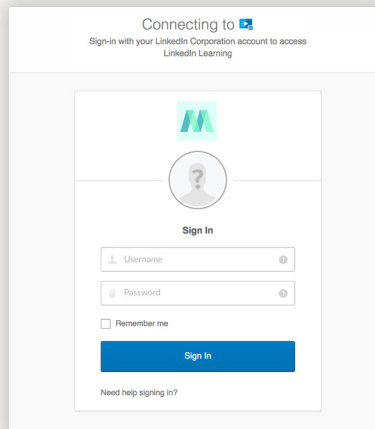

Start by clicking 'Get started now' from within the email sent by your account Admin

You can personalize content recommendations by choosing skills you'd like to learn

SSO authentication
You may get asked to sign in

Here you'll confirm your identity and review our terms and privacy policy

Next, you'll be prompted to connect your LinkedIn account

If you haven't signed into LinkedIn recently, you may be asked to sign in here, otherwise you'll skip this step

Start learning

Or create a separate Learning account

SSO authentication
You may get asked to sign in

Create a separate Learning account

Enter your title

Enter your desired skills
You're in! Personalize your LinkedIn Learning experience before getting started...