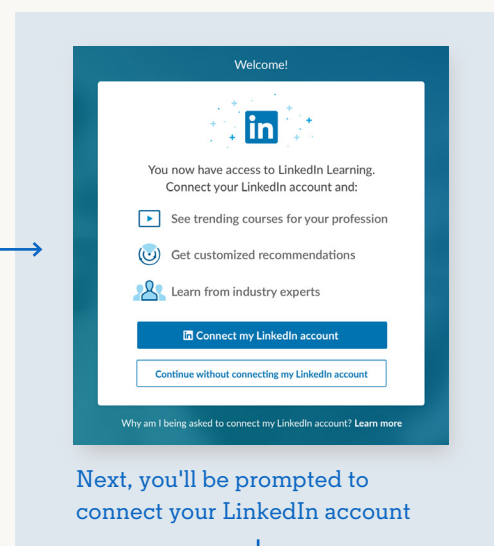

We encourage you to connect your LinkedIn account to LinkedIn Learning, so you'll have a richer learning experience powered by the data and insights of the LinkedIn network.

It's easy to use your LinkedIn account to connect to LinkedIn Learning

Start by clicking 'Get started now' from within the email sent by your account Admin

You can personalize content recommendations by choosing skills you'd like to learn

SSO authentication
You may get asked to sign in

Here you'll confirm your identity and review our terms and privacy policy

Next, you'll be prompted to connect your LinkedIn account

If you haven't signed into LinkedIn recently, you may be asked to sign in here, otherwise you'll skip this step