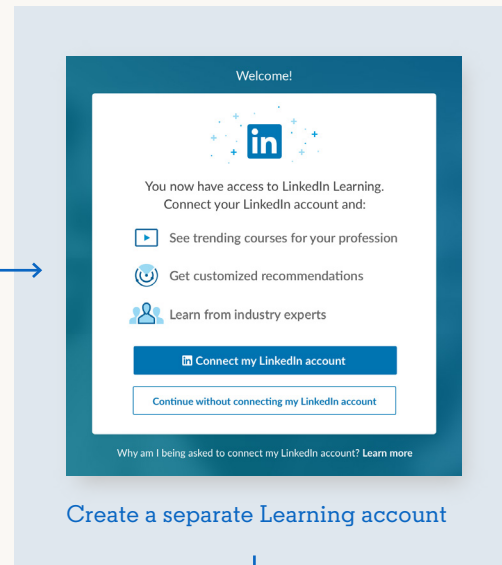

Start by clicking 'Get started now' from within the email sent by your account Admin

You can personalize content recommendations by choosing skills you'd like to learn

SSO authentication
You may get asked to sign in

Here you'll confirm your identity and review our terms and privacy policy

Next, you'll be prompted to connect your LinkedIn account

If you haven't signed into LinkedIn recently, you may be asked to sign in here, otherwise you'll skip this step

Start learning

Or create a separate Learning account

SSO authentication
You may get asked to sign in

Create a separate Learning account

Enter your title

Enter your desired skills
You're in! Personalize your LinkedIn Learning experience before getting started...