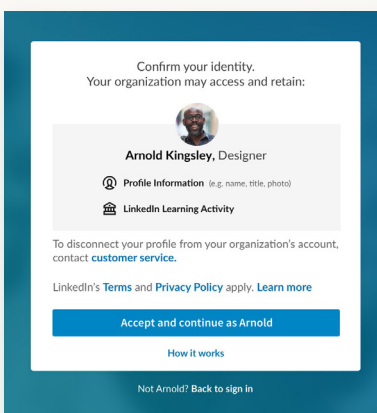

We encourage you to connect your LinkedIn account to LinkedIn Learning, so you'll have a richer learning experience powered by the data and insights of the LinkedIn network.

It's easy to use your LinkedIn account to connect to LinkedIn Learning

Start by clicking 'Get started now' from within the email sent by your account Admin

You can personalize content recommendations by choosing skills you'd like to learn

SSO authentication
You may get asked to sign in

Here you'll confirm your identity and review our terms and privacy policy

Next, you'll be prompted to connect your LinkedIn account

If you haven't signed into LinkedIn recently, you may be asked to sign in here, otherwise you'll skip this step